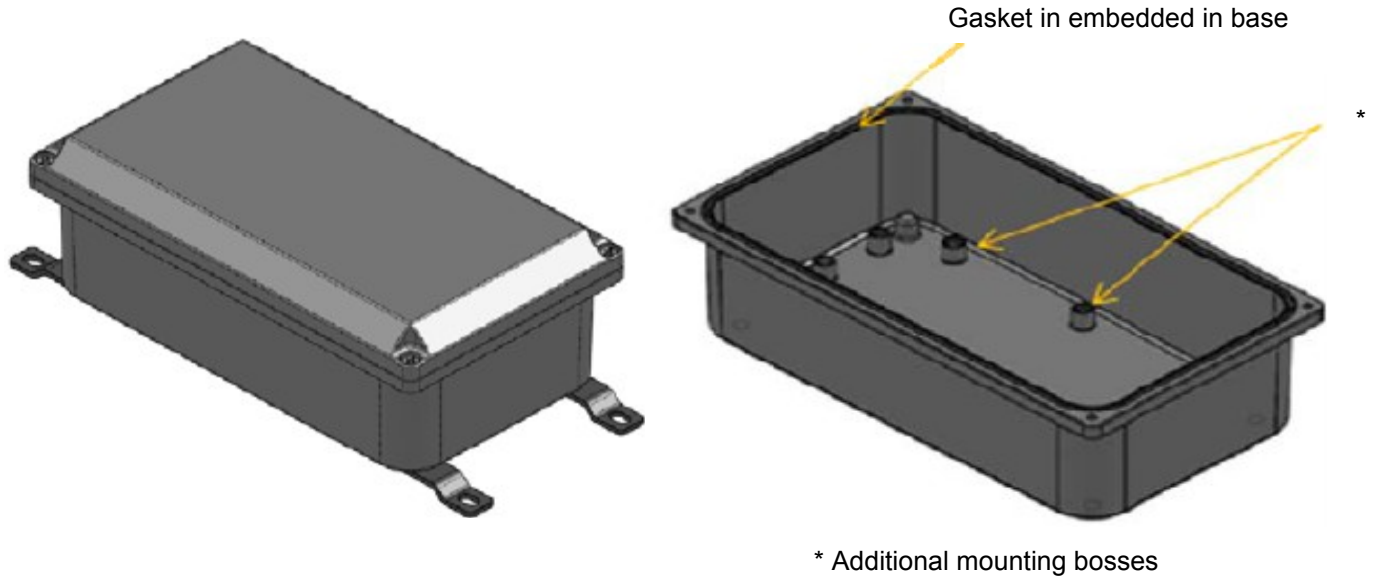

8. Jul. 2013

**Specifications & price of Phoenix Mecano make ALU-OPTIMA ENCLOSURE**

\* Additional mounting bosses

**Salient Features:-**

- \* Elegant looks.
- \* Light Weight
- \* Spacious interior.
- \* Gasket firmly embedded in the base.
- \* External mounting brackets, box can be mounted without opening the lid.
- \* additional mounting bosses provide more flexibility.
- \* Available in various RAL shades.
- \* Cost effective.

Product Specification comparison

Technical Specs	Alu – Standard Enclosure	Alu - OPTIMA
Material	DIN EN 1706 EN AC-ALSi 12(Fe)	DIN EN 1706 EN AC-ALSi 12(Fe)
Ingress Protection	IP 66	IP 66
Impact resistance	7 Joules	7 Joules
Painting	Powder coating	Powder coating
Sealing	Polyurithine/ Chloroprene/Silicon	Polyurithine/ Chloroprene/Silicon